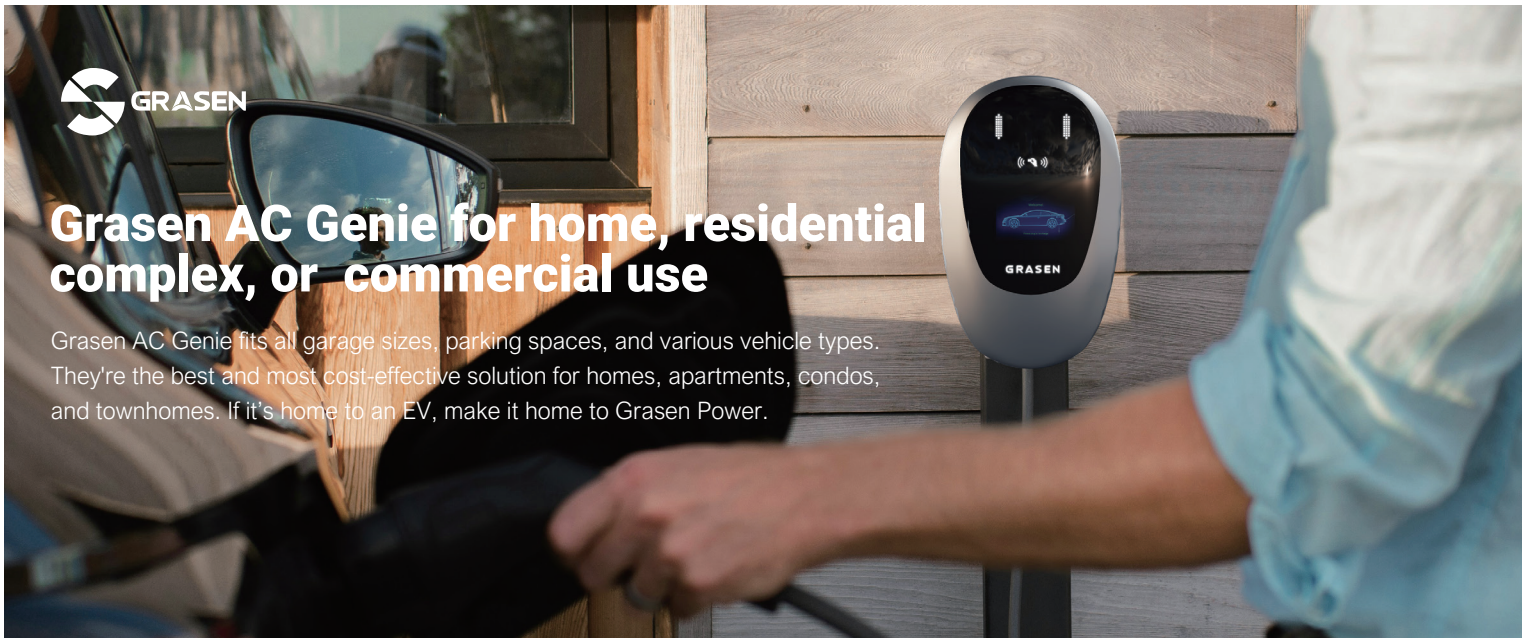

## Grasen AC Genie for home, residential complex, or commercial use

Grasen AC Genie fits all garage sizes, parking spaces, and various vehicle types. They're the best and most cost-effective solution for homes, apartments, condos, and townhomes. If it's home to an EV, make it home to Grasen Power.

## Grasen AC Genie

7kW/32A | 11kW/16A | 22kW/32A

- Sleek and compact design
- Wall or pedestal-mount installation options
- 5-inch screen for clarity and convenience
- Type2/GBT connector
- Optional built-in power meter
- Optional 4G/Ethernet
- Mobile app control, RFID, and Plug & Charge
- IP55, operates in temperatures from -50 °C ~60 °C
- Designed for rugged outdoor performance

## App Control

You can charge directly from your phone using the Grasen App to ensure you are fully in control.

The app is available for download on both the App Store and Google Play.

For added convenience, you can also use RFID charge cards and the plug & charge feature.